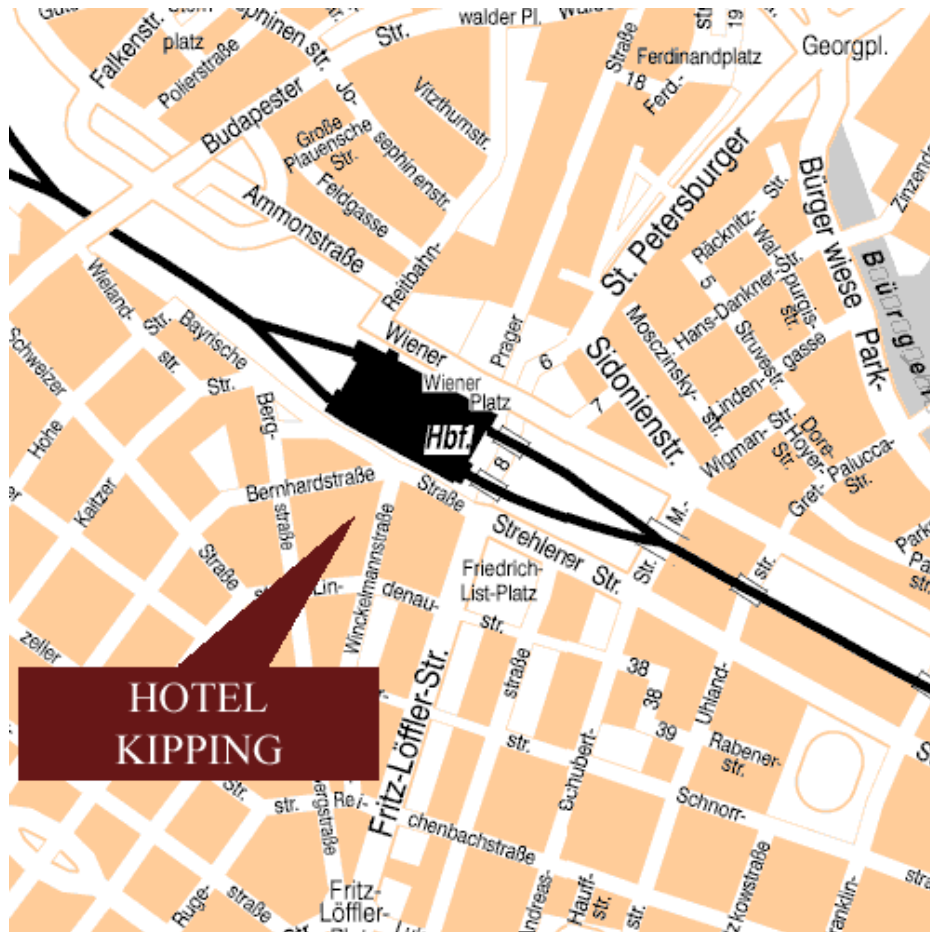

Hotel Kipping
Winckelmannstraße 6
01069 Dresden
Germany

Tel.: 0351 – 478 50-0
Fax: 0351 – 478 50-99
Email: reception@hotel-kipping.de

Location

By car from the SOUTH (Chemnitz):

- leave A4 at Dreieck Dresden - west to A17 direction Prague - leave A17 at Dresden-Südvorstadt (exit number 3)
- in the direction of city centre (Zentrum) - Fritz-Löffler-Street
- in front of main station / railway underpass (Hbf.) go left (follow now the signs "Hotel KIPPING")
- go left again at *Winckelmann street*

By car from the NORTH (Berlin):

- leave A4 at AS Dresden - Hellerau (exit number 81a)
- now direction city centre (Zentrum) / Prague
- cross the river Elbe and follow the St. Petersburger street
- directly after the railway underpass from the railway station (Hbf.) go right and left again - *Winckelmann street*

- Bus- and Tramstop "Bayrische Strasse"

For further information have a look on www.dvbag.de.